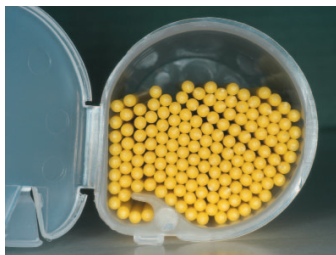

Easy-Shake Dispenser

Easy-Shake is a revolutionary hand held dispenser. It allows dispensing **one** applicator at a time to the **last** applicator without touching other applicators.

It has a semi-cylindrical shape with a flat side on one side and a round shape on the rest of the body of the dispenser. The flat side facilitates guiding the applicators to a passageway. The shield covering separates the main body of the dispenser from the passageway. The purpose of separating the main body from the passageway is to disallow applicators to pile on top of each other in the passageway. As a result only one applicator is dispensed at a time – to the last applicator. Only one applicator is touched at a time as only one applicator is dispensed. The problem of cross contamination is solved with Easy-Shake Dispenser.

E-mail: denbur@denbur.com

www.denbur.com

Multi-Brush Multi-Colors™ for Multiple Procedures

Disposable
Micro Applicators

Denbur, Inc.

**Multi-Brush Multi-Colors
Disposable Micro Applicators**

Patented tapered tip facilitates direct access to limited, small and conservative prep areas. With the white fibers removed, the tapered shape and size of tip is clearly visible.

The composition of the applicators are micro, non-lint fibers. The neck may be bent to any suitable angle for maximum accessibility.

Sizes:

- Black, Extra Small
- Green, Orange, Pink, Purple, Yellow, Small